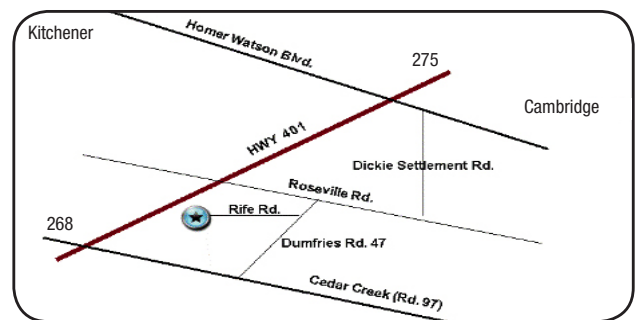

R..R. 2, 1128 Rife Rd. (North Dumfries Township)
Cambridge, Ontario

Beside Highway 401, between exits 268 & 275
Enter via Exit 268 (CR 97, Cedar Creek Rd)

Location: 43.344939, -80.418376

For advance admission tickets and tables see www.hamfest.on.ca or write